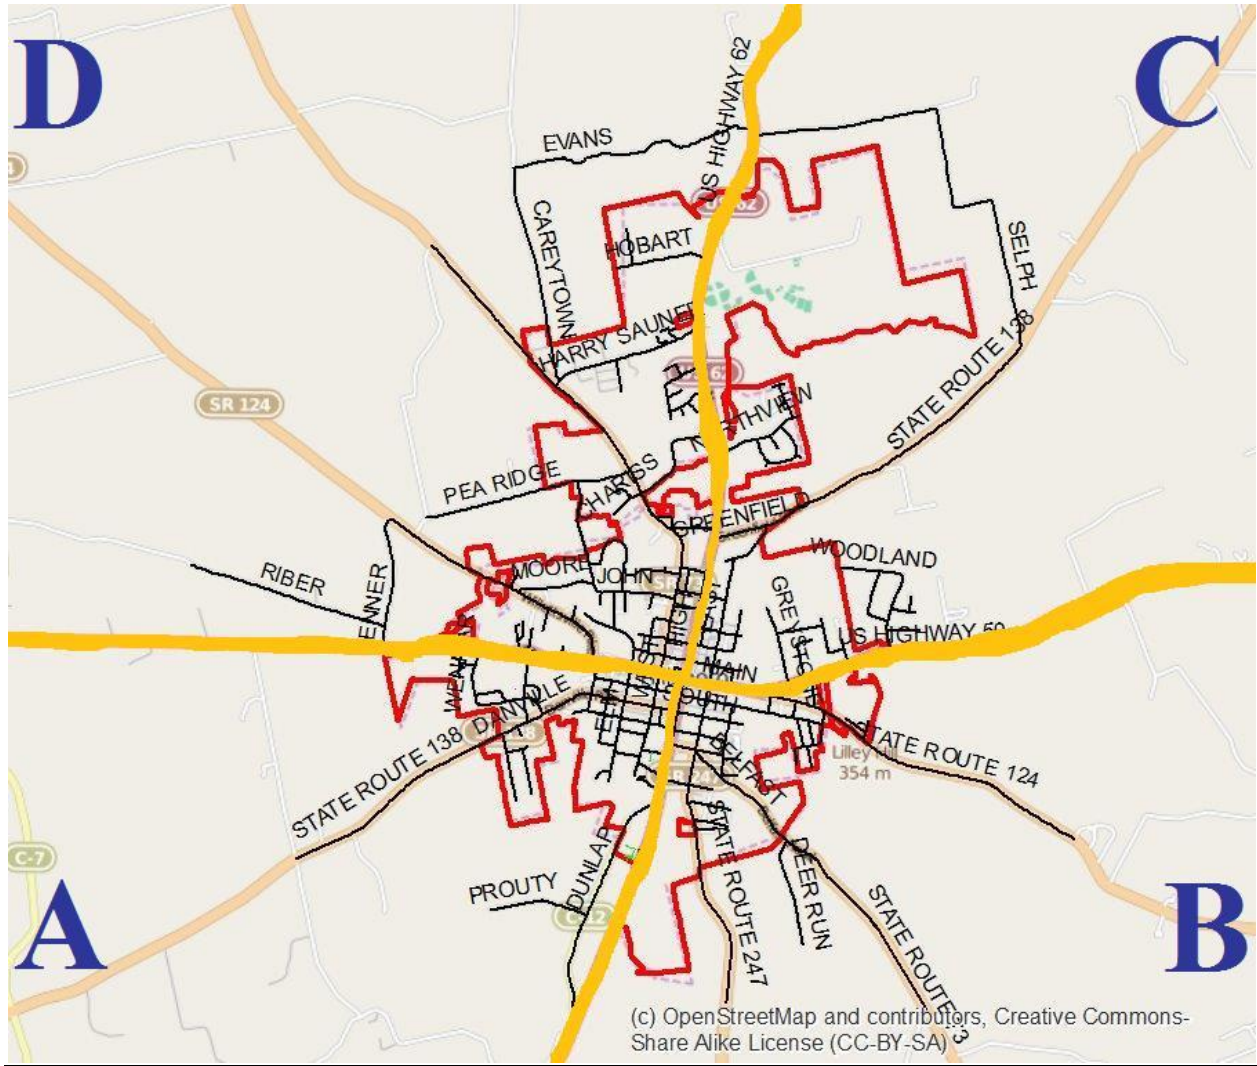

To ensure efficient collection, please comply with the follow:

- Rake leaves into rows along edge of curb and NOT into the street.
- Do not mix trash, branches, stones, or other materials that could hamper the collection.
- We will NOT collect leaves if they are not accessible. i.e. (behind cars, mailboxes, or utility poles)

Leaves are NOT collected at;

- Apartment complexes
- Mobile home parks
- Private sub divisions
- All private roads

2016 Residential Leaf Collection Schedule

ROUTES

District A

November 7-Nov. 18, 2016

The area between South High Street (62 South) and West Main Street (US 50 West)

District B

November 21- December 2, 2016

The area between South High Street (62 South) and East Main Street (US 50 East)

District C

December 5-16, 2016

The area between North High Street (62 High) and East Main Street (US 50 East)

District D

December 19-30, 2016

The area between North High Street (62 High) and West Main Street (US 50 West)

(c) OpenStreetMap and contributors, Creative Commons-Share Alike License (CC-BY-SA)